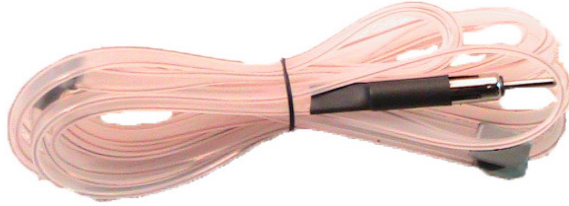

STEREO/CD/DVD

FW12005	DIPOLE RADIO ANTENNA	9.95