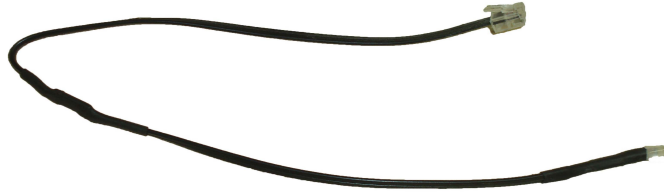

LIGHTING

FW13007	LED Light Extended Circuit	10.20